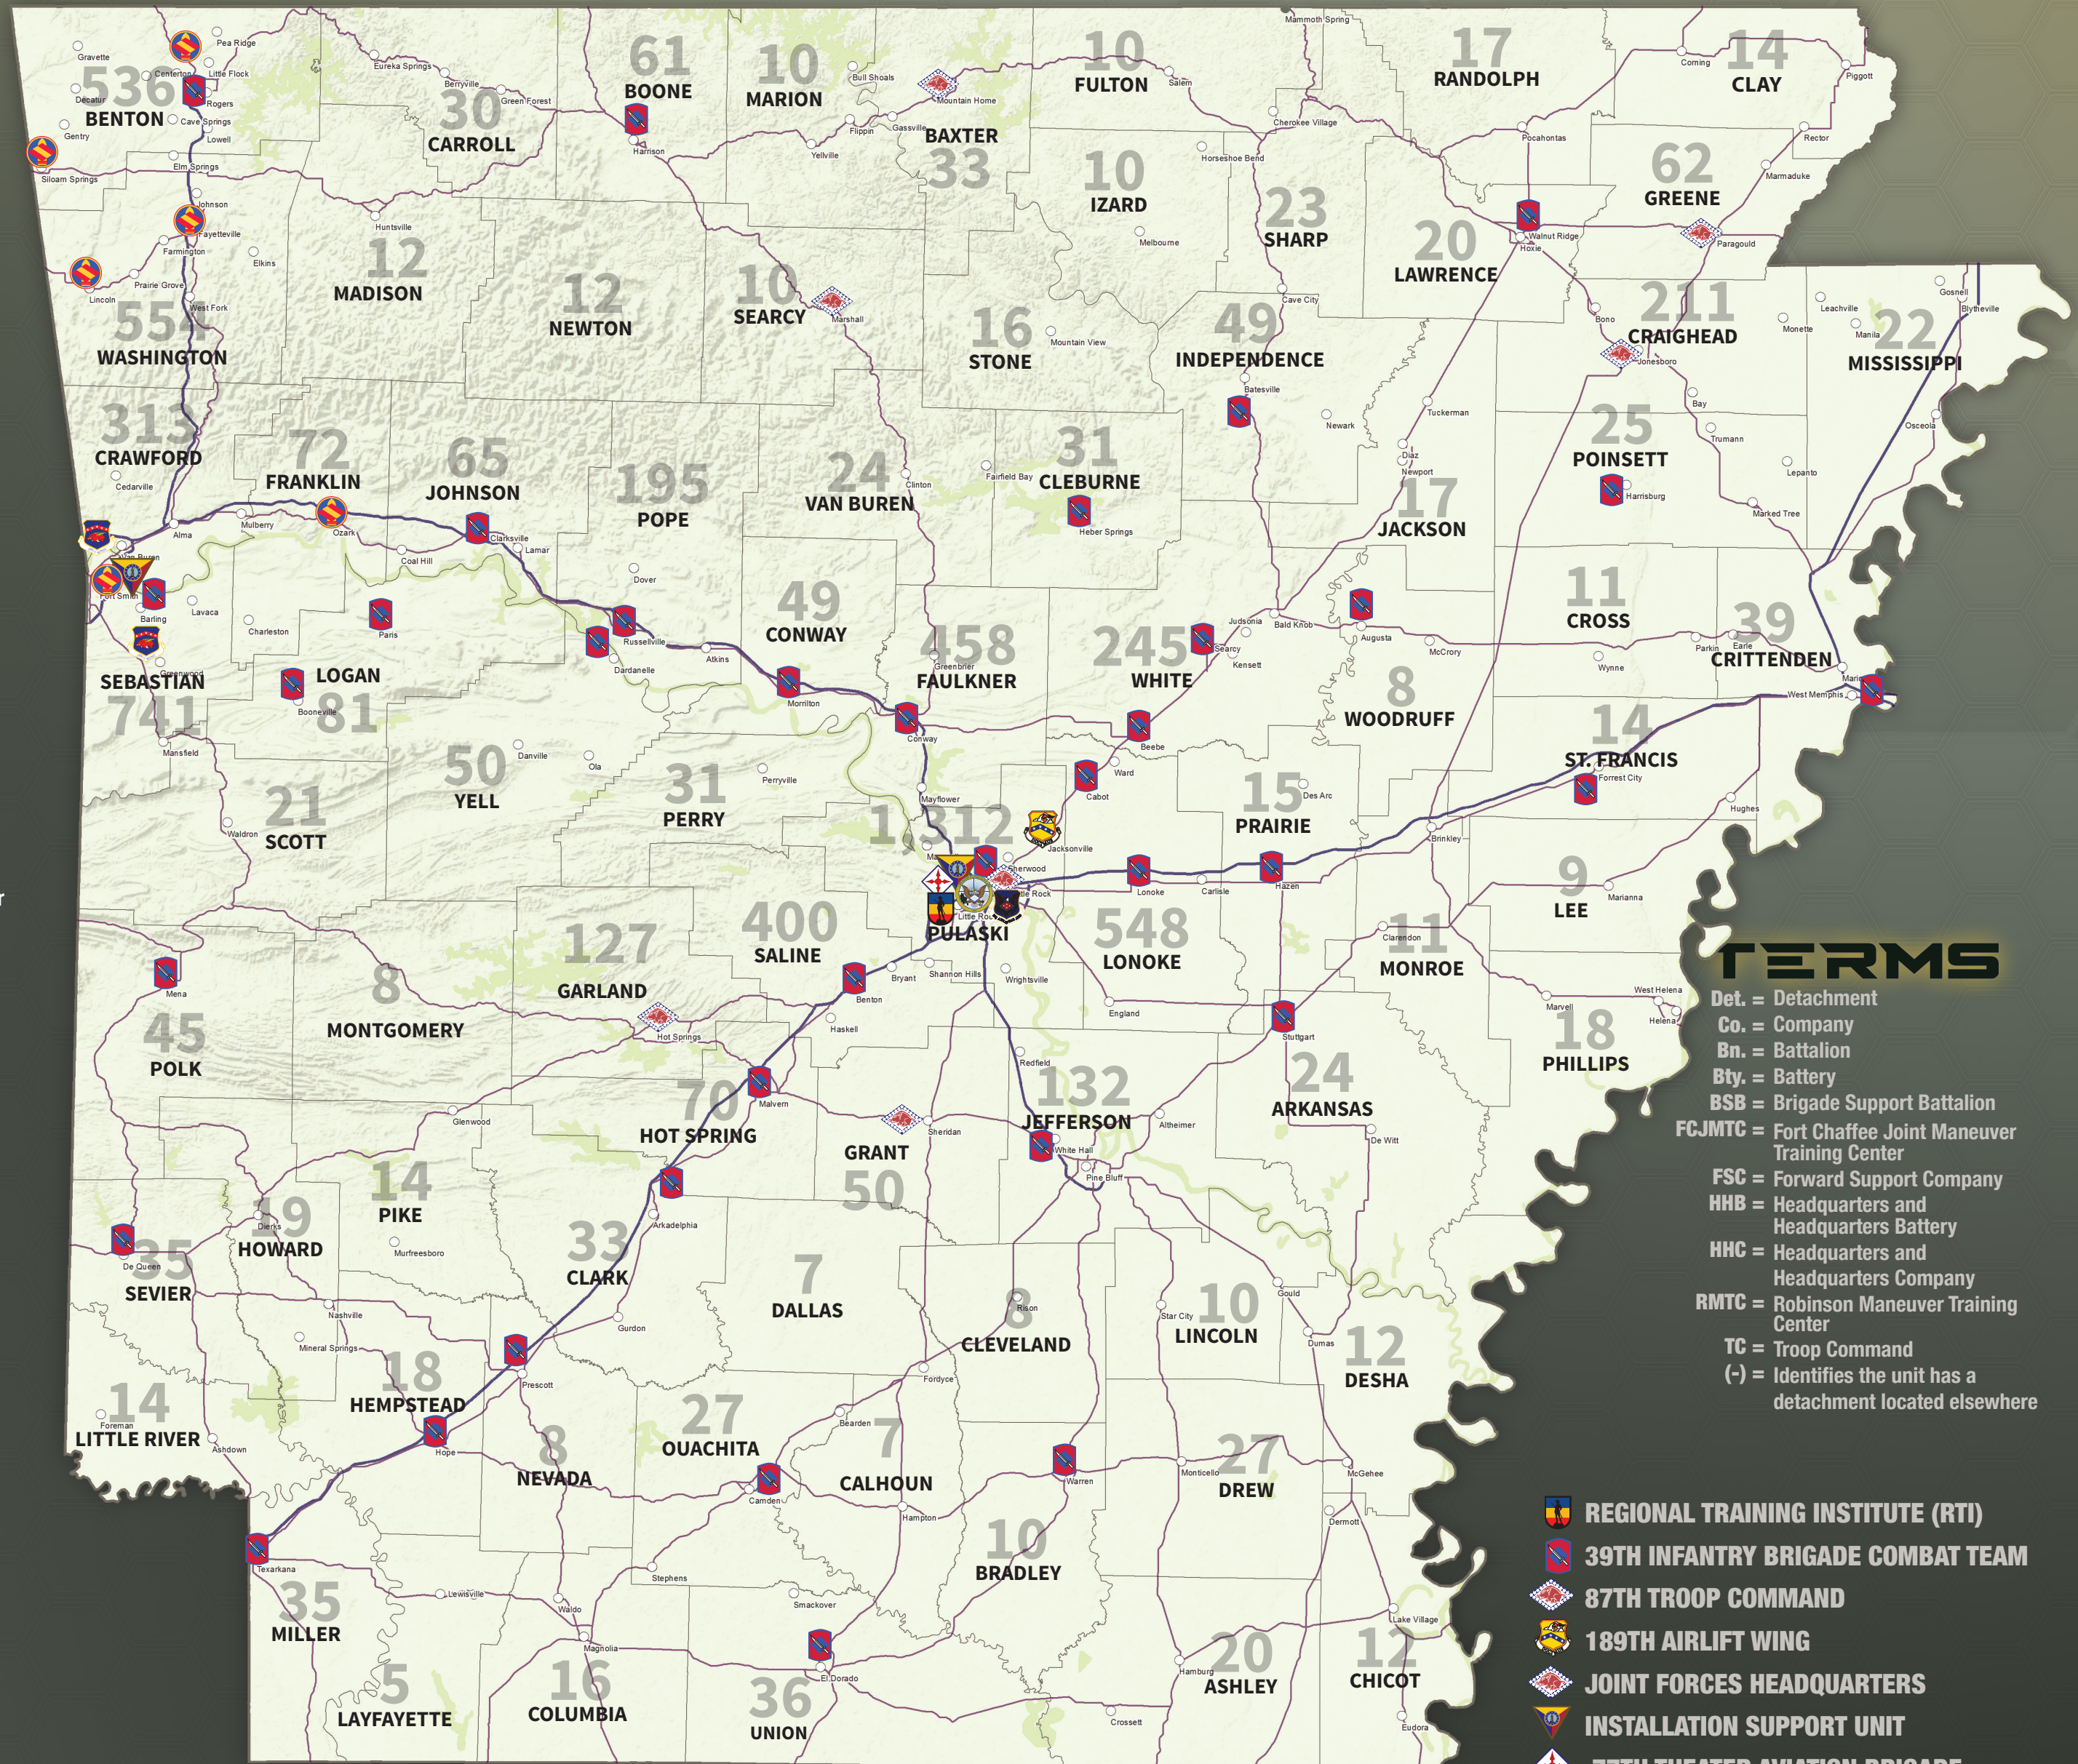

87th Troop Command Headquarters
HHC, 87th Troop Command Recruiting and Retention Command
61st Civil Support Team
106th Army Band, 871st TC
119th MPAD, 871st TC
216th (-) MP, 871st TC

39th IBCT Brigade Headquarters
HHC, 39th Infantry Brigade Combat Team
Co. A, 239th Brigade Engineer Battalion
Co. D, 239th Brigade Engineer Battalion

Joint Force Headquarters (and separate units)
Arkansas Medical Readiness Detachment
326th Trial Defense Team
475th Trial Defense Team

RMTC Installations Support Unit

Army Aviation Support Facility
Det. 30, Operational Support Airlift Command

233rd Regiment, Regional Training Institute
National Guard Marksmanship Training Center

154th Weather Flight

OZARK
Bty. C, 2nd Bn., 142nd FAB

PARAGOULD
1037th Engineer Co., 875th Engineer Bn.

PARIS
Det. 1, C Bty., 1-206th

PRESCOTT
Det. 1, Co. A, 1st Bn., 153rd Infantry

ROGERS
Bty. B, 1st Bn., 206th Field Artillery
Co. F, 1-206th and B Bty., 1-206th

RUSSELLVILLE
HHB (-), 1st Bn., 206th Field Artillery

SEARCY
HHC, 2nd Bn., 153rd Infantry

SHERIDAN
Det. 1, 216th Military Police Co., 871st TC

SILOAM SPRINGS
Bty. B, 2nd Bn., 142nd FAB

STUTTART
Det. 1, Co. A (-), 39th BSB

TEXARKANA
Co. B (-), 1st Bn., 153rd Infantry

WALNUT RIDGE
Det. 1, Co. A, 2nd Bn., 153rd Infantry

WARREN
Co. G, 39th BSB (att. to 1st Bn., 153rd Infantry)

WEST MEMPHIS
Co. C (-), 2nd Bn., 153rd Infantry

WHITE HALL - AFRC
Co. C, 239th BEB
Co. A (-), 39th BSB

TERMS

- Det. = Detachment
- Co. = Company
- Bn. = Battalion
- Bty. = Battery
- BSB = Brigade Support Battalion
- FCJMTCC = Fort Chaffee Joint Maneuver Training Center
- FSC = Forward Support Company
- HHB = Headquarters and Headquarters Battery
- HHC = Headquarters and Headquarters Company
- RMTC = Robinson Maneuver Training Center
- TC = Troop Command
- (-) = Identifies the unit has a detachment located elsewhere

- REGIONAL TRAINING INSTITUTE (RTI)
- 39TH INFANTRY BRIGADE COMBAT TEAM
- 87TH TROOP COMMAND
- 189TH AIRLIFT WING
- JOINT FORCES HEADQUARTERS
- INSTALLATION SUPPORT UNIT
- 77TH THEATER AVIATION BRIGADE
- 142ND FIELD ARTILLERY BRIGADE
- 188TH WING
- ARKANSAS AIR NATIONAL GUARD
- STATE FACILITY

ARKANSAS GUARDSMEN RESIDING OUT OF STATE: 616
TOTAL ARKANSAS ARMY AND AIR NATIONAL GUARDSMEN: 8,706
NOTE: COUNTY NUMBERS ON MAP DENOTE THE NUMBER OF GUARDSMEN RESIDING IN THAT COUNTY.