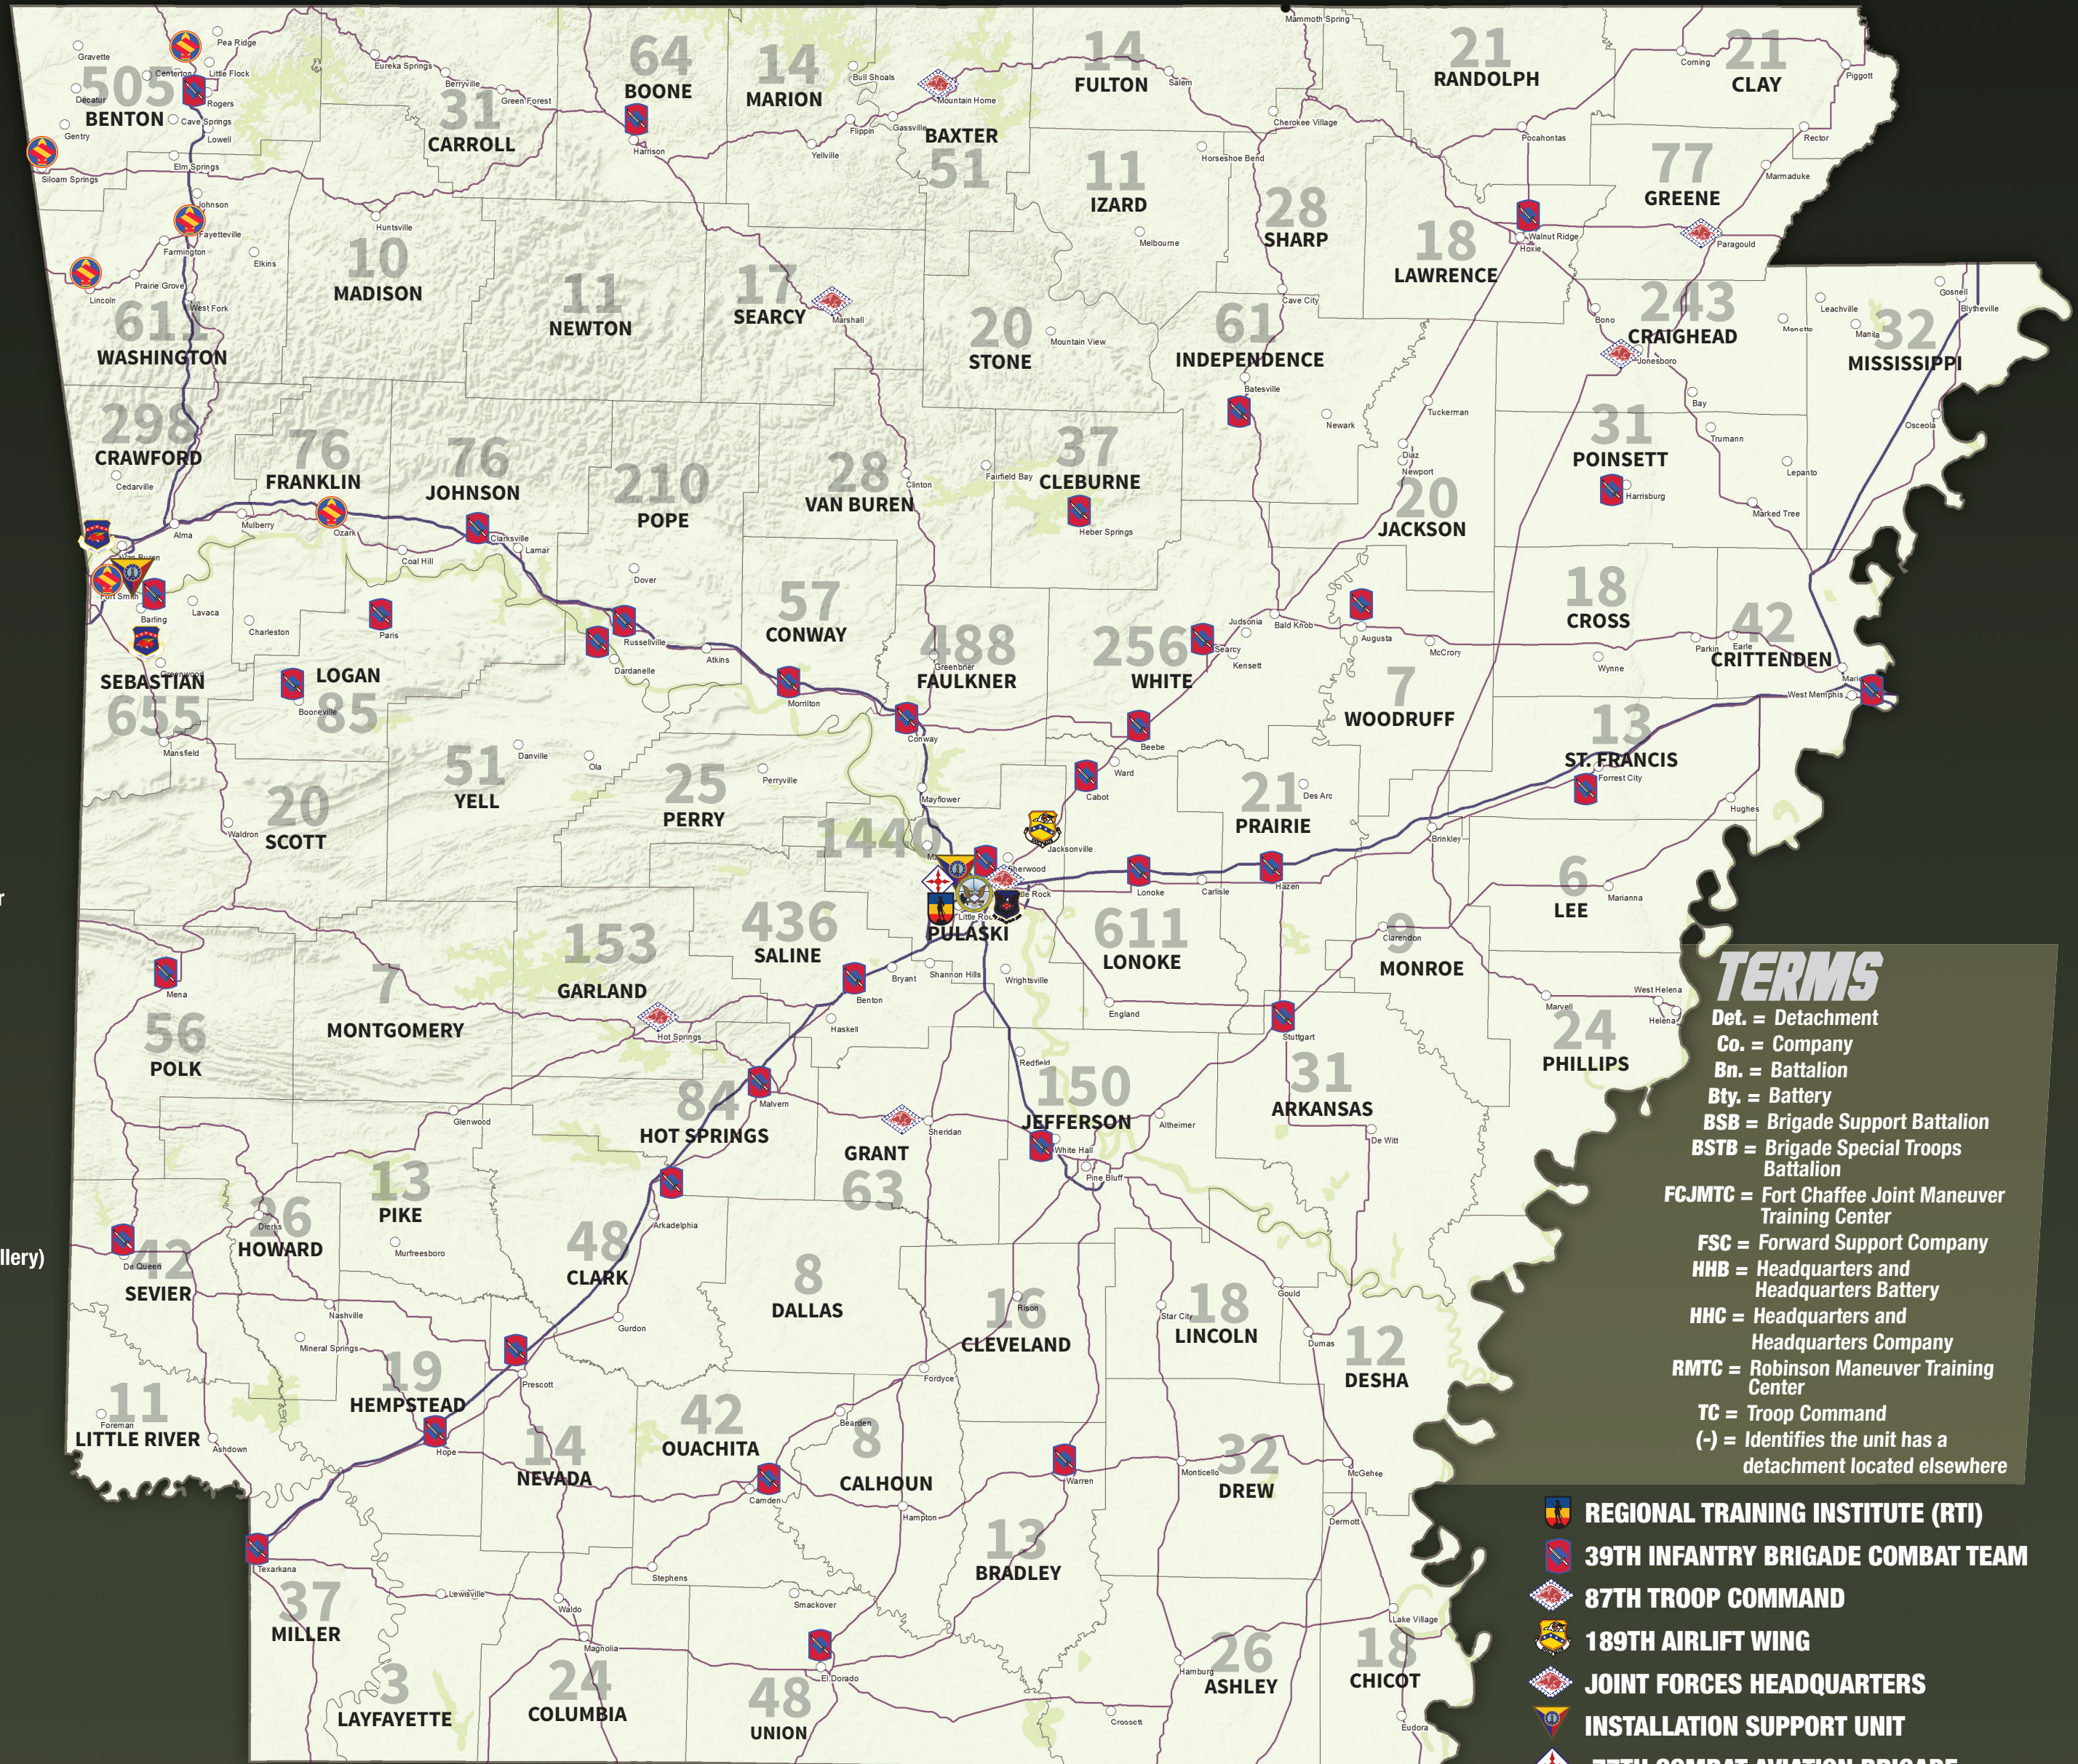

39th IBCT Brigade Headquarters
HHC, 39th Infantry Brigade Combat Team
Co. D, 239th Brigade Engineer Battalion
Co. A, 239th Brigade Engineer Battalion

Joint Force Headquarters (and separate units)
Arkansas Medical Readiness Detachment
326th Trial Defense Team
475th Trial Defense Team

RMTC Installations Support Unit

Army Aviation Support Facility
Det. 30, Operational Support Airlift Command

233rd Regiment, Regional Training Institute
National Guard Marksmanship Training Center

154th Weather Flight

OZARK
Bty. C, 2nd Bn., 142nd FAB

PARAGOULD
1037th Engineer Co., 875th Engineer Bn.

PARIS
Det. 1, HHB, 1st Bn., 206th Field Artillery

PRESCOTT
Det. 1, Co. A, 1st Bn., 153rd Infantry

ROGERS
Bty. B., 1st Bn., 206th Field Artillery
Co. C, 39th BSB (att. to 1st Bn., 206th Field Artillery)

RUSSELLVILLE
HHB (-), 1st Bn., 206th Field Artillery

SEARCY
HHC, 2nd Bn., 153rd Infantry

SHERIDAN
Det. 1, 216th Military Police Co., 871st TC

SILOAM SPRINGS
Bty. B, 2nd Bn., 142nd FAB

STUTTGART
Det. 1, Co. A (-), 39th BSB

TEXARKANA
Co. B (-), 1st Bn., 153rd Infantry

WALNUT RIDGE
Det. 1, Co. A, 2nd Bn., 153rd Infantry

WARREN
Co. G, 39th BSB (att. to 1st Bn., 153rd Infantry)

WEST MEMPHIS
Co. C (-), 2nd Bn., 153rd Infantry

WHITE HALL - AFRC
Co. C, 239th BEB
Co. A (-), 39th BSB

TERMS

Det. = Detachment
Co. = Company
Bn. = Battalion
Bty. = Battery
BSB = Brigade Support Battalion
BSTB = Brigade Special Troops Battalion
FCJMTCC = Fort Chaffee Joint Maneuver Training Center
FSC = Forward Support Company
HHB = Headquarters and Headquarters Battery
HHC = Headquarters and Headquarters Company
RMTC = Robinson Maneuver Training Center
TC = Troop Command
(-) = Identifies the unit has a detachment located elsewhere

- REGIONAL TRAINING INSTITUTE (RTI)
- 39TH INFANTRY BRIGADE COMBAT TEAM
- 87TH TROOP COMMAND
- 189TH AIRLIFT WING
- JOINT FORCES HEADQUARTERS
- INSTALLATION SUPPORT UNIT
- 77TH COMBAT AVIATION BRIGADE
- 142ND FIELD ARTILLERY BRIGADE
- 188TH WING
- ARKANSAS AIR NATIONAL GUARD
- STATE FACILITY

NOTE: COUNTY NUMBERS ON MAP DENOTE THE NUMBER OF GUARDSMEN RESIDING IN THAT COUNTY.

ARKANSAS GUARDSMEN RESIDING OUT OF STATE: 692
TOTAL ARKANSAS ARMY AND AIR NATIONAL GUARDSMEN: 8,720